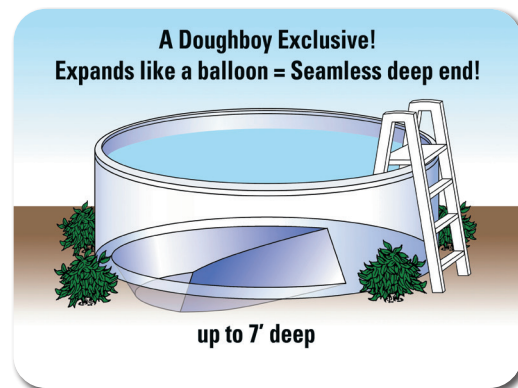

A Size For Any Backyard

An excellent assortment of pool sizes to perfectly match your backyard.

Round	Oval
12' • 16'	20' x 12' • 24' x 12'
18' • 21'	24' x 16' • 28' x 12'
24' • 28'	28' x 16' • 32' x 16'
	34' x 18' • 38' x 18'
	41' x 21'

IMPORTANT: The "No Diving" and other Warning signage provided must be installed on each pool as indicated in the instructions provided.

NOTE: In some photos of the pools in the brochure (or website), the "No Diving" and other Warning signage may not be visible, such Warning Signage must be installed as indicated in the instructions provided.

Hollowell Industries, Inc. stands behind every product we produce pursuant to those representations which are stated in our written warranties. Your dealer/builder/installer/contractor is an independent business and not an agent/representative or employee of Hollowell Industries, Inc. We cannot and do not accept any responsibility for any representations, statements or contracts made by any dealer/builder/installer or contractor.

Visit our website at www.doughboypools.com

Doughboy Recreational • 315 N Sebastian • West Helena, AR 72390 • 870-572-3466