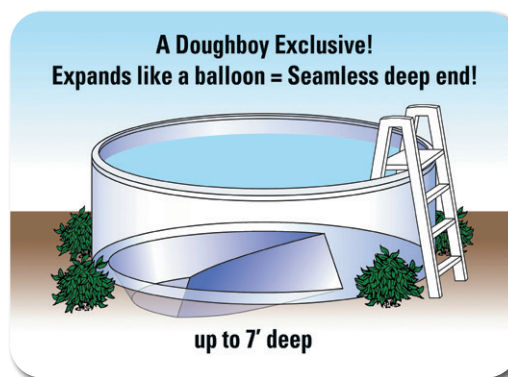

A Size For Any Backyard

An excellent assortment of pool sizes to perfectly match your backyard.

Round	Oval
12' • 16'	24' x 12' • 24' x 16'
18' • 21'	28' x 16' • 32' x 16'
24' • 28'	34' x 18' • 38' x 18'
32'	41' x 21'

IMPORTANT: The "No Diving" and other Warning signage provided must be installed on each pool as indicated in the instructions provided.

NOTE: In some photos of the pools in the brochure (or web site), the "No Diving" and other Warning signage may not be visible, such Warning Signage must be installed as indicated in the instructions provided.

Hollowell Industries, Inc. stands behind every product we produce pursuant to those representations which are stated in our written warranties. Your dealer/builder/installer/contractor is an independent business and not an agent/representative or employee of Hollowell Industries, Inc. We cannot and do not accept any responsibility for any representations, statements or contracts made by any dealer/builder/installer or contractor.

Visit our website at www.doughboypools.com

Doughboy Recreational • 315 N Sebastian • West Helena, AR 72390 • 870-572-3466